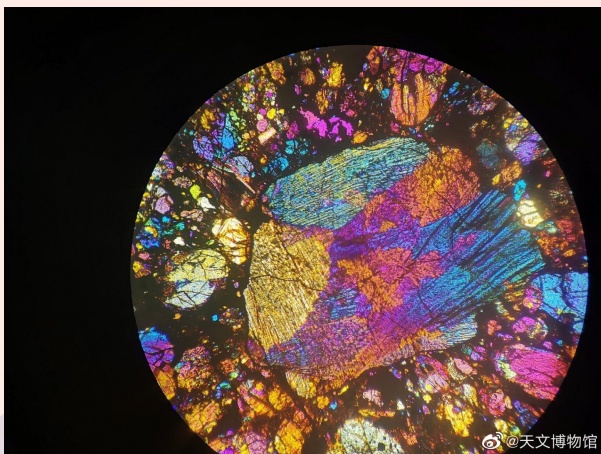

Camera & Lens

Hand hold Camera with unstable shots.

- High angle selfie + while walking on the street.
- Timeline back and forwards.
- Low angle for the dangerous elements.

Chapter 5 - Determining Eye Level

Execution and Style

Color

Execution and Style

Similar M/V

Joni - Blueless Bird

[https://www.youtube.com/watch?v=Y3](https://www.youtube.com/watch?v=Y3URxniQJBI)

URxniQJBI

Joni - Orange

[https://www.youtube.com/watch?v=0b](https://www.youtube.com/watch?v=0b05-HZkiIQ)

05-HZkiIQ

Mood Board/Tone

Mood Board/Tone (Street)

Cloth Reference (Street)

- Opposite color to the environment

Mood Board/Tone (History)