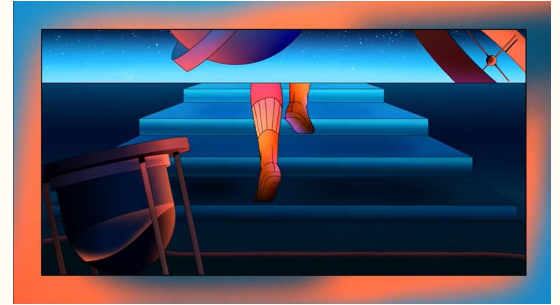

Execution and Style

Color