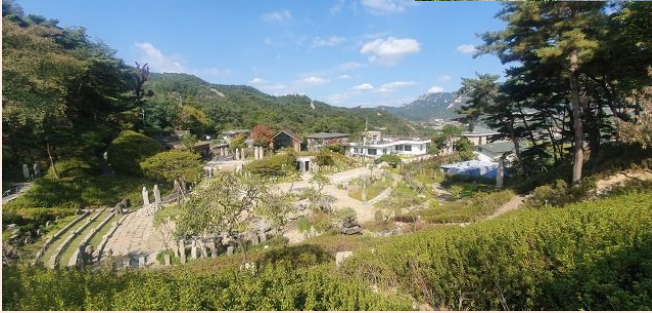

Potential Location

Kim Geun-dol's Room

Any Korean Urban Street

Potential Location (Beach)

Chaesukgang Cliffs & Byeonsan Beach
(채석강 & 변산해수욕장)

Naksan Beach
(낙산해수욕장)

Potential Location

Mokin Museum Mokseokwon