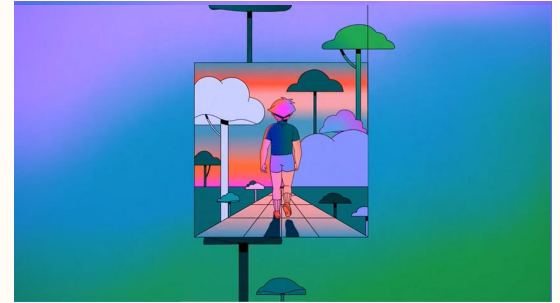

Execution and Style

Color