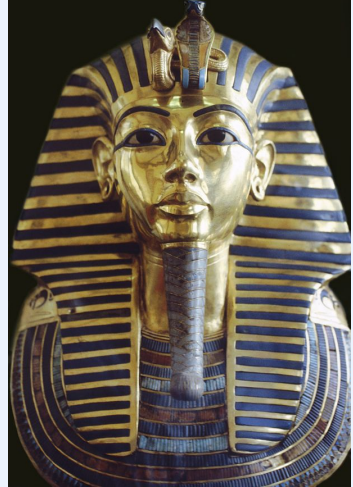

Background Stories Reference